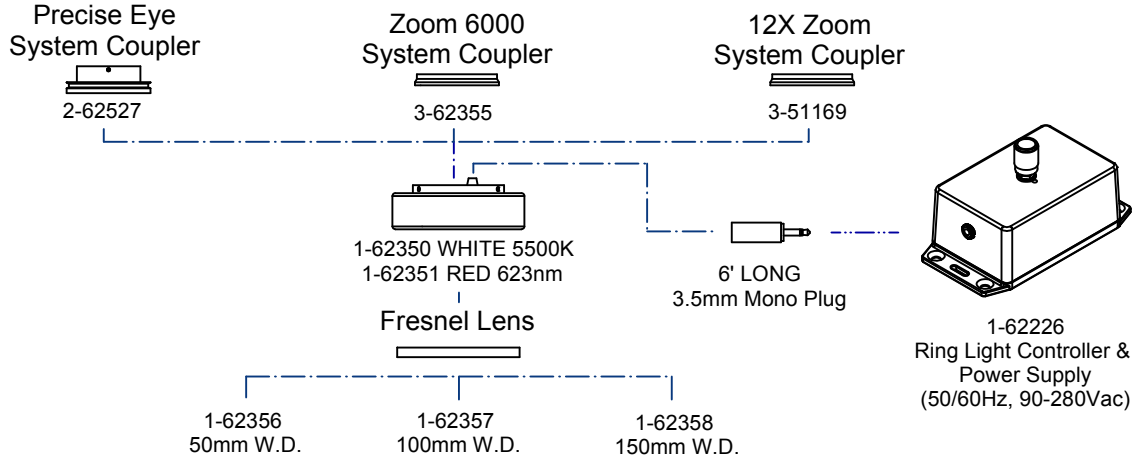

Illumination System Diagram

RING LIGHT SYSTEMS

ADJUSTABLE COAXIAL LED ASSEMBLIES

ILLUMINATORS:

- 1-40086 NEUTRAL WHITE (4100K*)
- 1-40087 COOL WHITE (6500K*)
- 1-40088 WARM WHITE (3100K*)
- 1-40089 GREEN (530nm*)
- 1-40090 CYAN (505nm*)
- 1-40091 BLUE (470nm*)
- 1-40092 ROYAL BLUE (447.5nm*)
- 1-40106 RED (627nm*)
- 1-40093 RED-ORANGE (617nm*)
- 1-40094 AMBER (590nm*)

1-40096
Zoom 6000 & Precise Eye
ADJUSTABLE
LED COUPLER

1-40095
12X ADJUSTABLE
LED COUPLER

BRIGHTLIGHT ASSEMBLIES

ILLUMINATORS:

- 1-40028 NEUTRAL WHITE (4100K*)
- 1-40029 COOL WHITE (6500K*)
- 1-40030 WARM WHITE (3100K*)
- 1-40031 GREEN (530nm*)
- 1-40032 CYAN (505nm*)
- 1-40033 BLUE (470nm*)
- 1-40034 ROYAL BLUE (447.5nm*)
- 1-40035 RED (627nm*)
- 1-40036 RED-ORANGE (617nm*)
- 1-40037 AMBER (590nm*)

1-40046
Zoom 6000 & Precise
Eye
LED COUPLER

1-40049
12X LED COUPLER

CONTROLLERS

INTERFACE CABLES:

- 1-40181 LED CABLE (.5 meter)
- 1-40182 LED CABLE (1 meter)
- 1-40183 LED CABLE (2 meters)
- 1-40184 LED CABLE (3 meters)