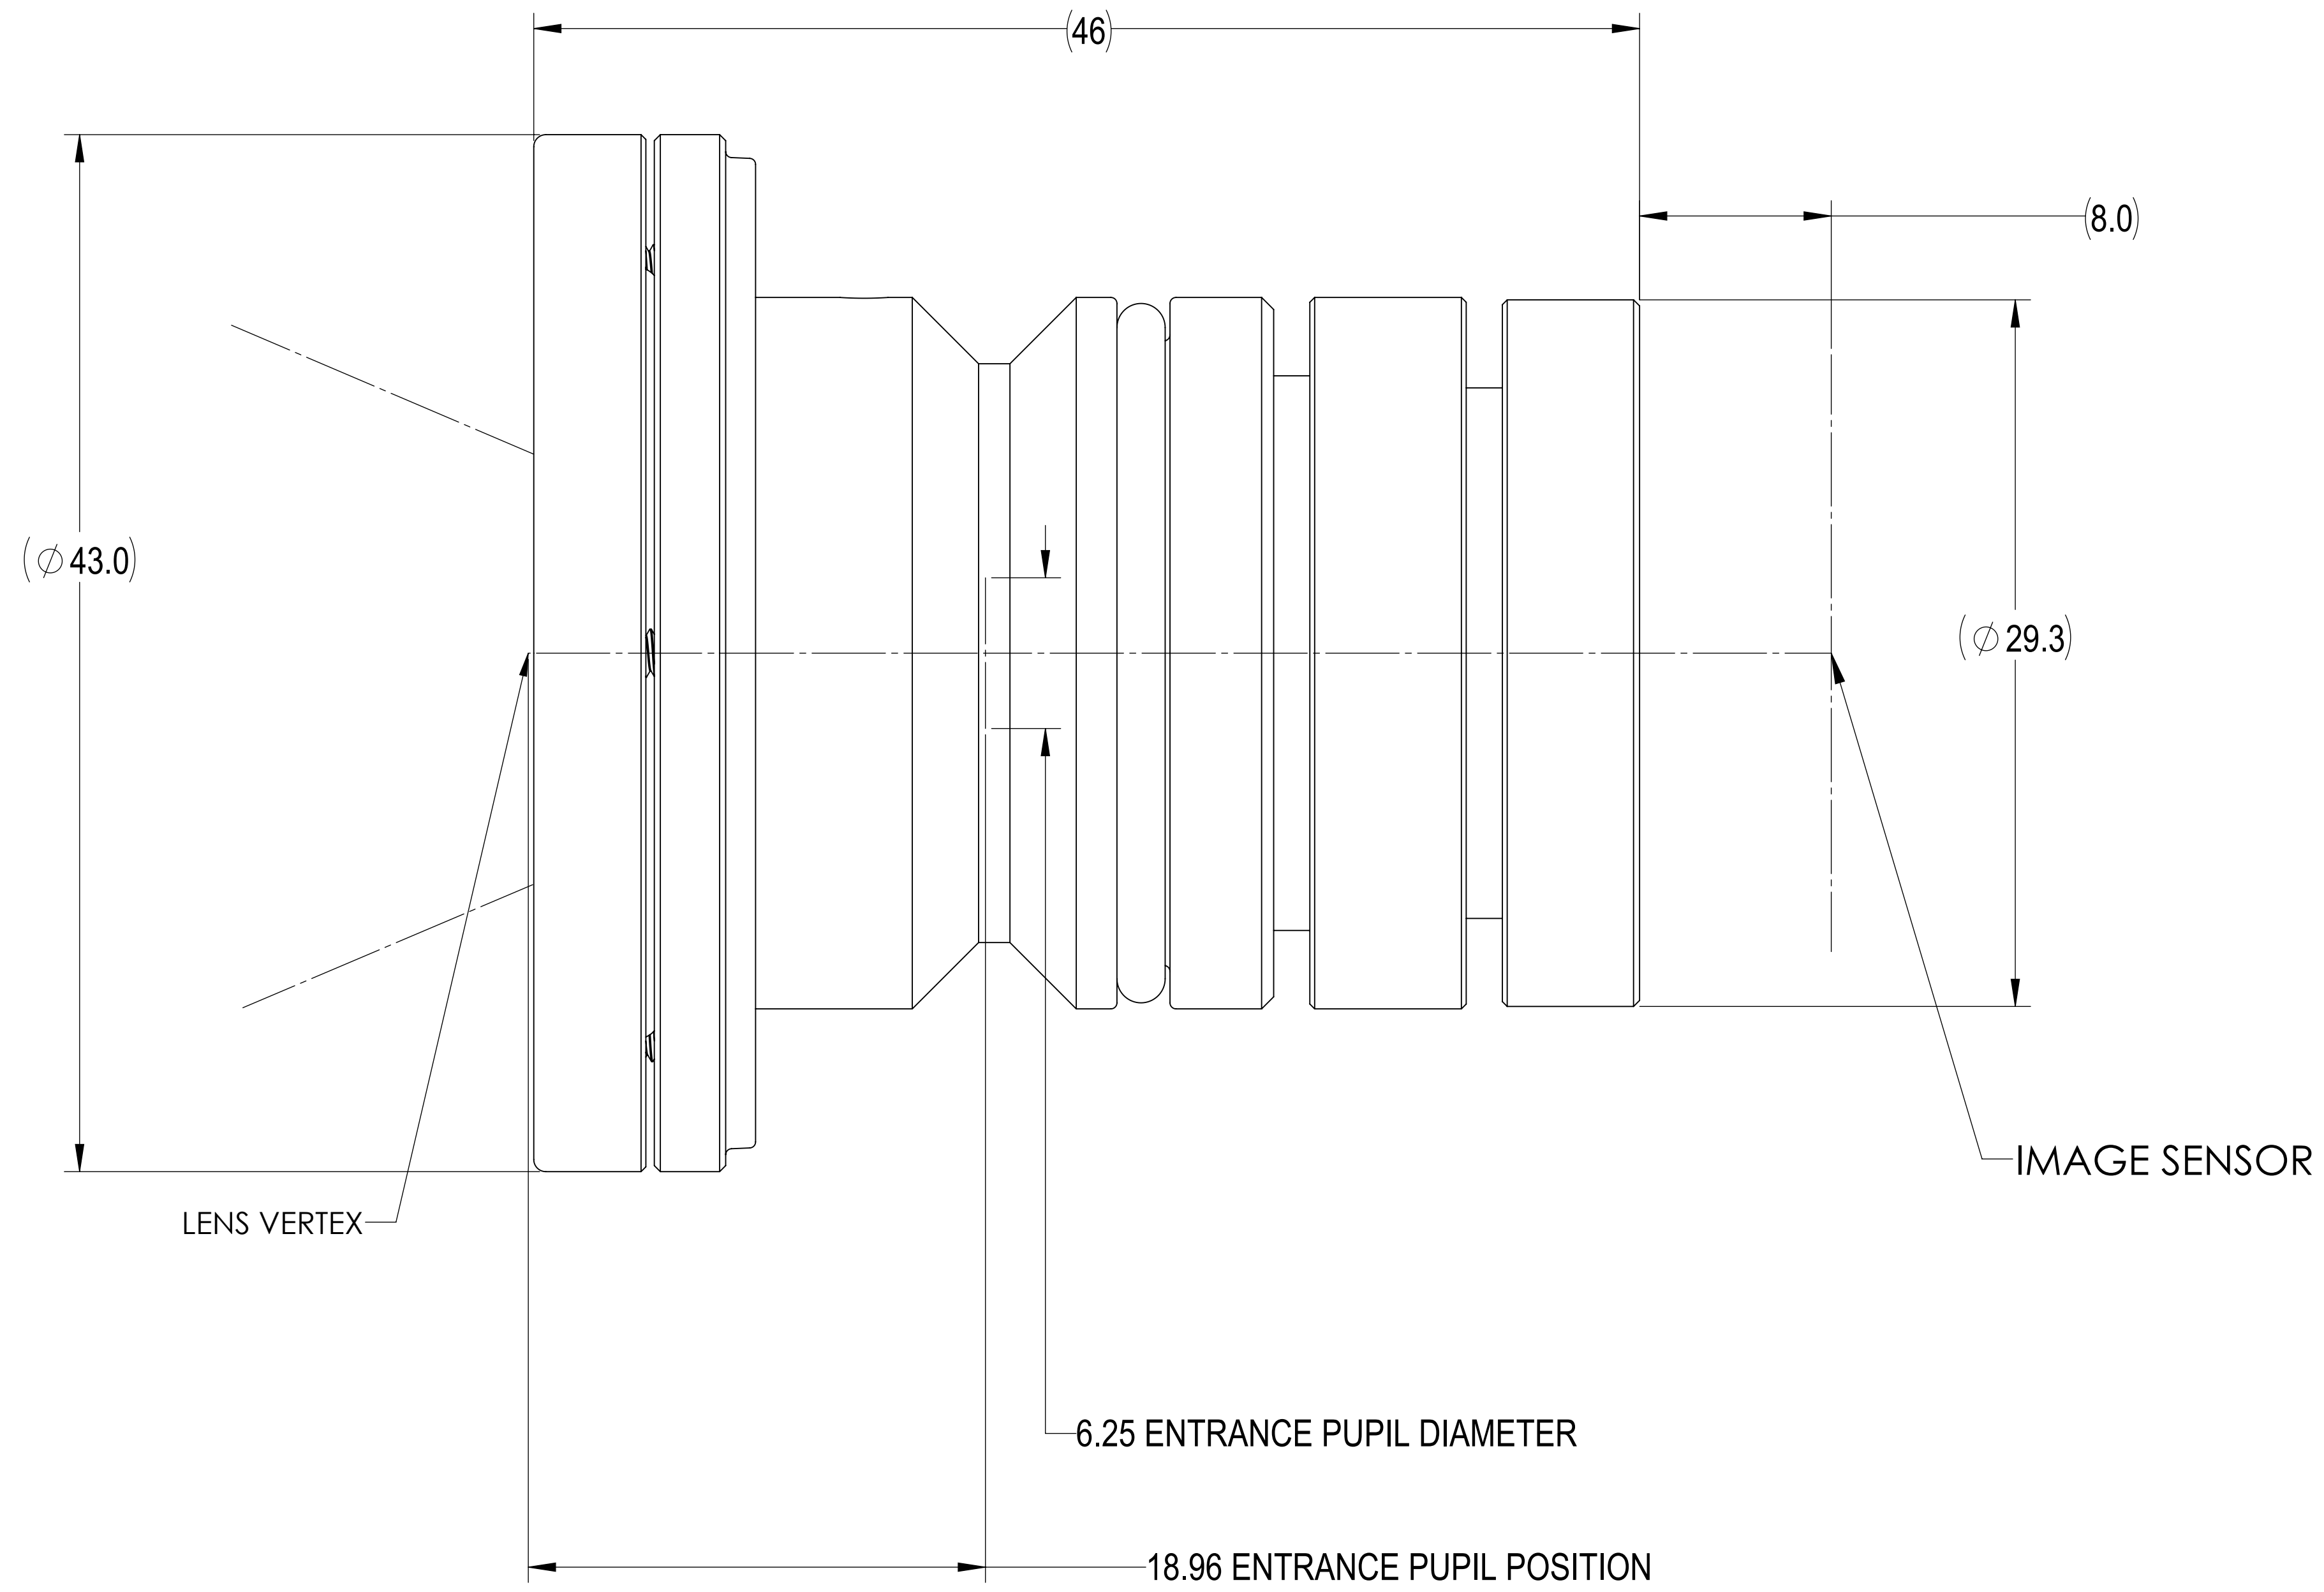

NOTES: UNLESS OTHERWISE SPECIFIED
1) DIMENSIONS AND TOLERANCES PER ANSI Y14.5M-1994
2) ALL DIMENSIONS ARE IN MILLIMETERS.

NOTICE:
THE DATA IN THIS DOCUMENT INCORPORATES THE PROPRIETARY RIGHTS OF HYPERION DEVELOPMENT, LLC. ANY PARTY ACCEPTING THIS DOCUMENT DOES SO IN CONFIDENCE PER THE TERMS OF THE HYPERION DEVELOPMENT NON-DISCLOSURE AGREEMENT AND AGREES THAT IT SHALL NOT BE DUPLICATED IN WHOLE OR IN PART, NOT DISCLOSED TO OTHERS PER THE TERMS OF THE NON-DISCLOSURE AGREEMENT.

UNLESS OTHERWISE SPECIFIED: DIMENSIONS ARE IN MILLIMETERS		DEBUR AND BREAK SHARP EDGES		DRAWN	NAME	DATE	Hyperion Development, LLC. 2420 Camino Ramon, Suite 230 San Ramon, CA 94583	
SURFACE FINISH: X ± .13				CHECKED	A.G.	09/21/15	TITLE:	
ANGULAR: ± 0.5°				ENG APPR.			CROW OUTLINE	
		INTERPRET GEOMETRIC TOLERANCING PER:		MFG APPR.			SIZE DWG. NO.	
		MATERIAL		Q.A.			D CROW COMMERCIAL	
		SEE NOTES		COMMENTS:			REV	
NEXT ASSY		USED ON		FINISH			L	
APPLICATION		DO NOT SCALE DRAWING		SEE NOTES			SCALE: 1:1 WEIGHT: SHEET 1 OF 1	

BROW COMMERCIAL