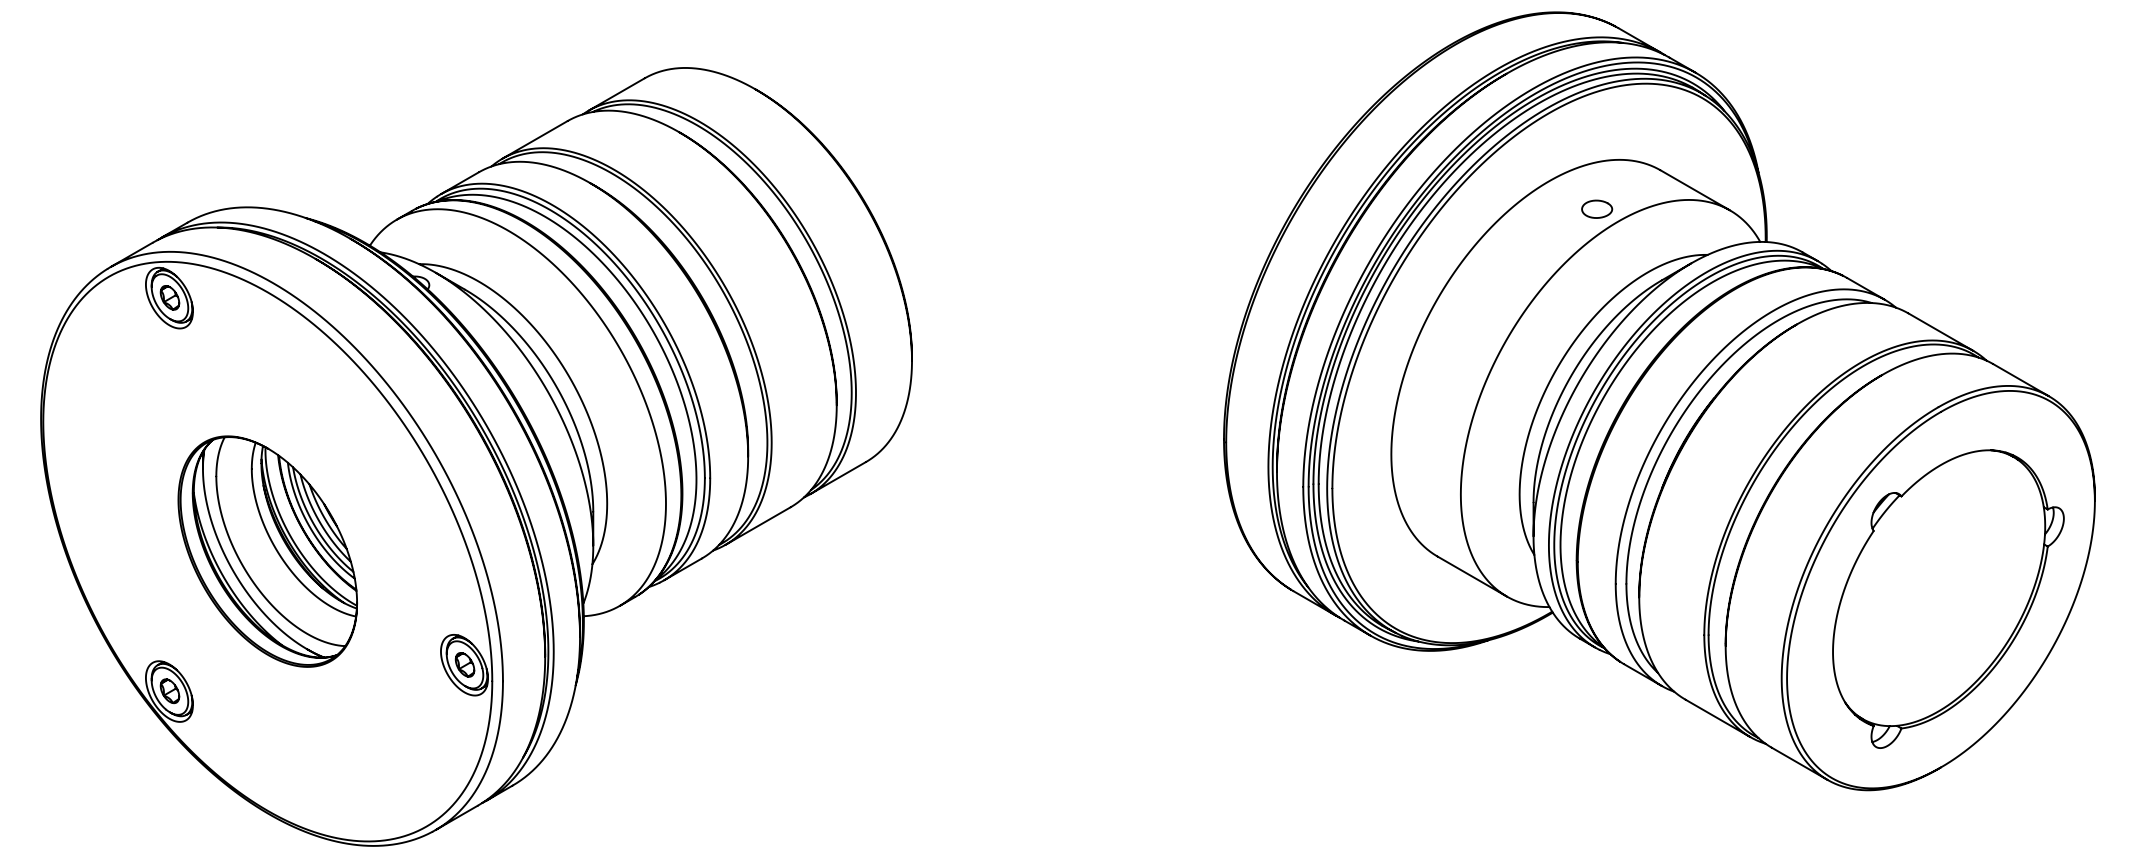

NOTES: UNLESS OTHERWISE SPECIFIED
1) DIMENSIONS AND TOLERANCES PER ANSI Y14.5M-1994
2) ALL DIMENSIONS ARE IN MILLIMETERS.

NOTICE:
THE DATA IN THIS DOCUMENT INCORPORATES THE PROPRIETARY RIGHTS OF HYPERION DEVELOPMENT, LLC. ANY PARTY ACCEPTING THIS DOCUMENT DOES SO IN CONFIDENCE PER THE TERMS OF THE HYPERION DEVELOPMENT NON-DISCLOSURE AGREEMENT AND AGREES THAT IT SHALL NOT BE DUPLICATED IN WHOLE OR IN PART, NOT DISCLOSED TO OTHERS PER THE TERMS OF THE NON-DISCLOSURE AGREEMENT.

UNLESS OTHERWISE SPECIFIED: DIMENSIONS ARE IN MILLIMETERS		DEBUR AND BREAK SHARP EDGES		DRAWN	NAME	DATE	Hyperion Development, LLC. 2420 Camino Ramon, Suite 230 San Ramon, CA 94583	
SURFACE FINISH: X ± .13				CHECKED	A.G.	09/21/15	TITLE:	
ANGULAR: ± 0.5°				ENG APPR.			CROW OUTLINE	
		INTERPRET GEOMETRIC TOLERANCING PER:		MFG APPR.			SIZE DWG. NO.	
		MATERIAL		Q.A.			D CROW COMMERCIAL	
		SEE NOTES		COMMENTS:			REV	
NEXT ASSY		USED ON		FINISH			L	
APPLICATION		DO NOT SCALE DRAWING		SEE NOTES			SCALE: 1:1 WEIGHT: SHEET 1 OF 1	

BROW COMMERCIAL