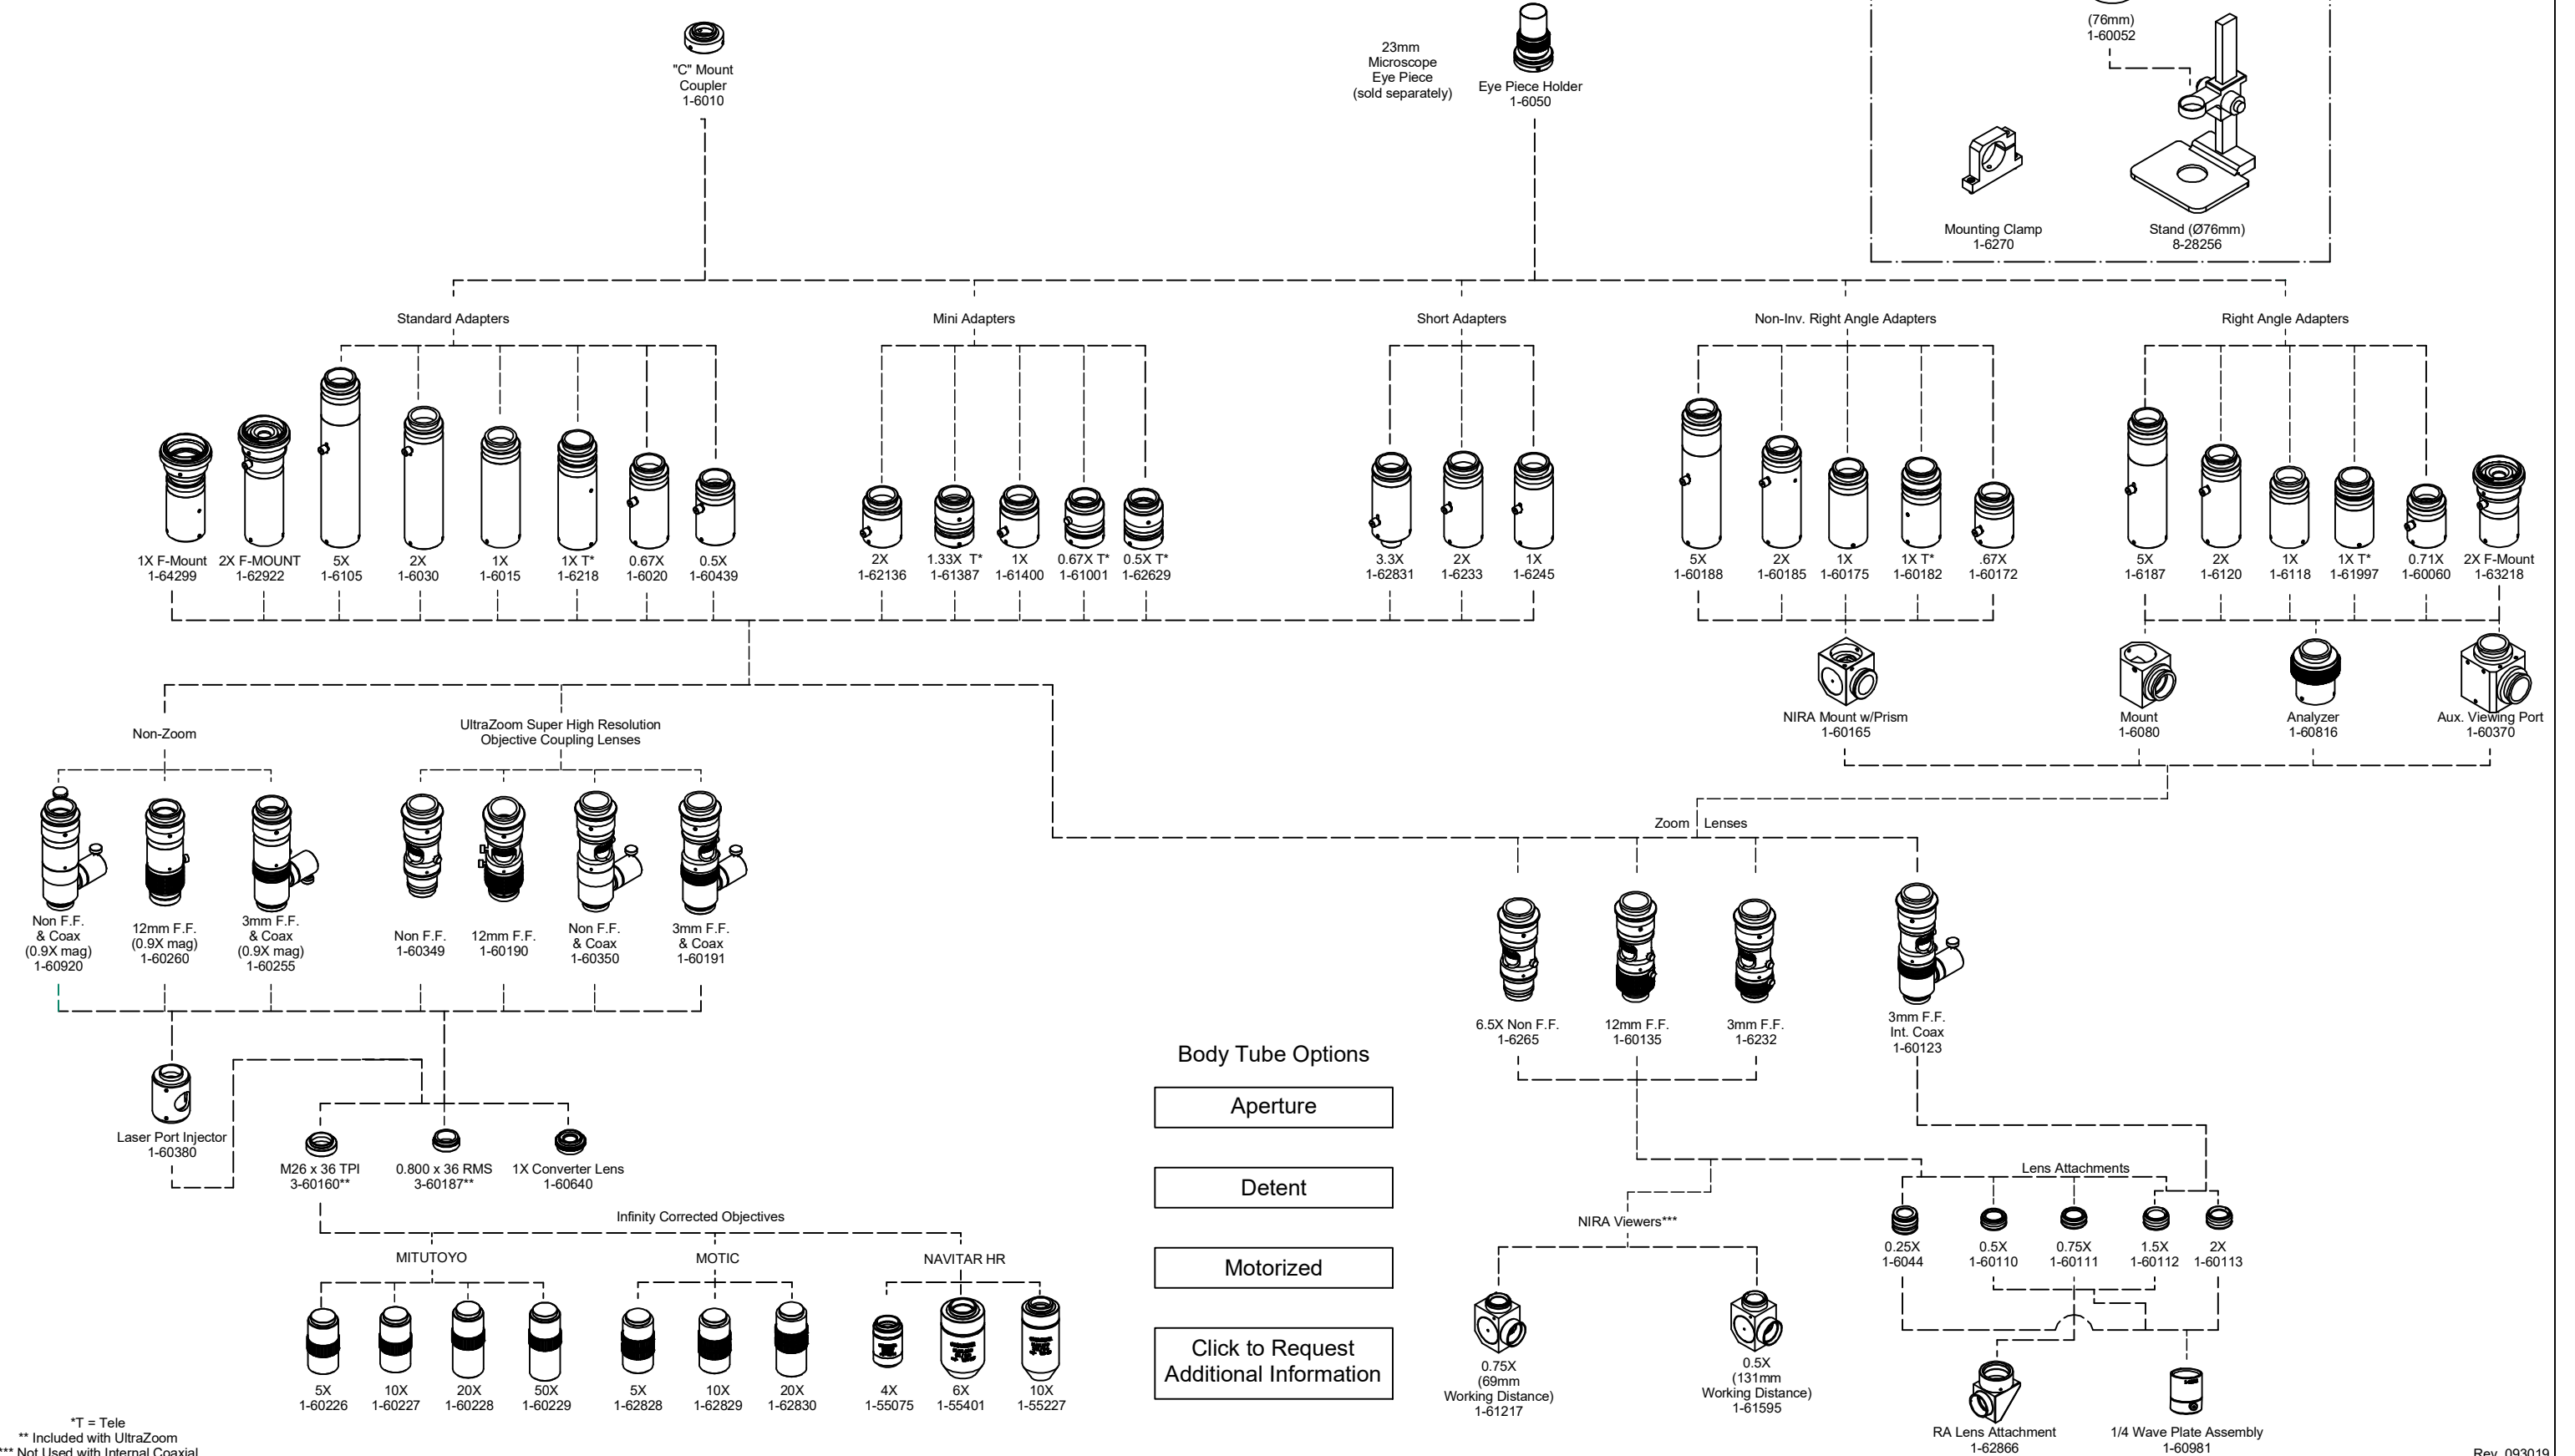

Zoom 6000 System Diagram

*T = Tele
 ** Included with UltraZoom
 *** Not Used with Internal Coaxial